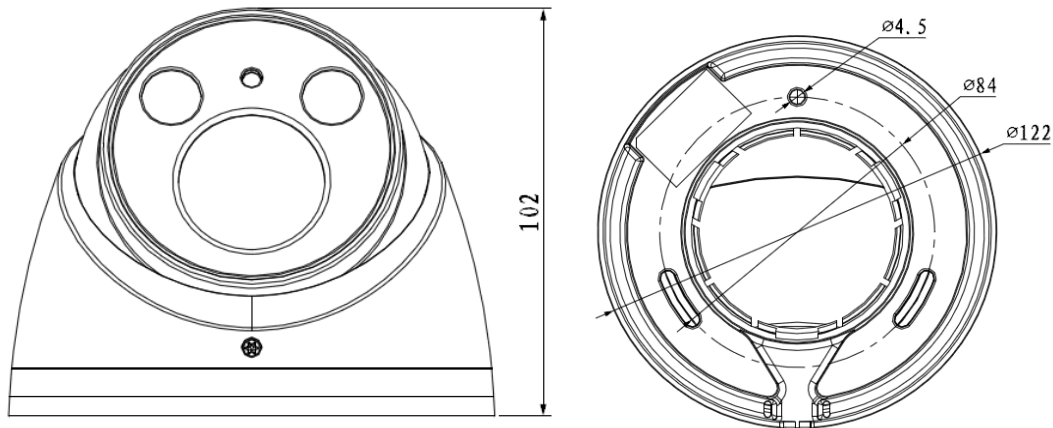

DH-IPC-HDW2320R-Z(S)

Technical Specifications

Model	DH-IPC-HDW2320R-Z(S)	
Camera		
Image Sensor	1/3" 3Megapixel progressive scan CMOS	
Effective Pixels	2304(H) × 1296(V)	
Scanning System	Progressive	
Electronic Shutter Speed	Auto/Manual, 1/3(4)~1/100000s	
Min. Illumination	0. 1Lux/F1.4(Color), 0Lux/F1.4(IR on)	
S/N Ratio	More than 50dB	
Video Output	N/A	
Camera Features		
Max. IR LEDs Length	60m	
Day/Night	Auto(ICR)/Color/B/W	
Backlight Compensation	BLC / HLC / DWDR	
White Balance	Auto/Manual	
Gain Control	Auto/Manual	
Noise Reduction	3D	
Privacy Masking	Up to 4 areas	
Lens		
Focal Length	2.7mm~12mm	
Max Aperture	F1.4	
Focus Control	Auto	
Angle of View	H: 85°~27°	
Lens Type	Motorized lens	
Mount Type	Board-in Type	
Video		
Compression	H.264/ H.264H/ H.264B/ MJPEG	
Resolution	3M(2304x1296)/1080P(1920x1080)/720P(1280×720)/D1(704×576/704×480) /CIF(352×288/352×240)	
Frame Rate	Main Stream	3M(1~20fps),1080P/720P(1 ~ 25/30fps)
	Sub Stream	D1/CIF(1 ~ 25/30fps)
Bit Rate	H.264: 16K ~ 10Mbps	
Audio		
Compression	N/A	
Interface	N/A	
Network		
Ethernet	RJ-45 (10/100Base-T)	
Wi-Fi	N/A	
Protocol	IPv4/IPv6, HTTP, HTTPS, SSL, TCP/IP, UDP, UPnP, ICMP, IGMP, SNMP, RTSP, RTP, SMTP, NTP, DHCP, DNS, PPPOE, DDNS, FTP, IP Filter, QoS, Bonjour	
Compatibility	ONVIF,PSIA,CGI	
Max. User Access	20 users	

DH-IPC-HDW2320R-Z(S)

Smart Phone	iPhone, iPad, Android, Windows Phone
Auxiliary Interface	
Memory Slot	Micro SD,Max 128GB(only for -ZS)
RS485	N/A
Alarm	N/A
PIR Sensor Range	N/A
General	
Power Supply	DC12V, PoE (802.3af)
Power Consumption	Max 7.5W
Working Environment	-30°C~+60°C, Less than 95% RH
Ingress Protection	IP67
Vandal Resistance	N/A
Dimensions	Φ122mm x 102mm
Weight	0.55Kg

DH-IPC-HDW2320R-Z(S)

Dimensions (mm)

Dahua Technology Co., Ltd.

1187BinAn Road, Binjiang District, Hangzhou, China

Tel: +86-571-87688883

Fax: +86-571-87688815

Email: overseas@dahuatech.com

www.dahuatech.com