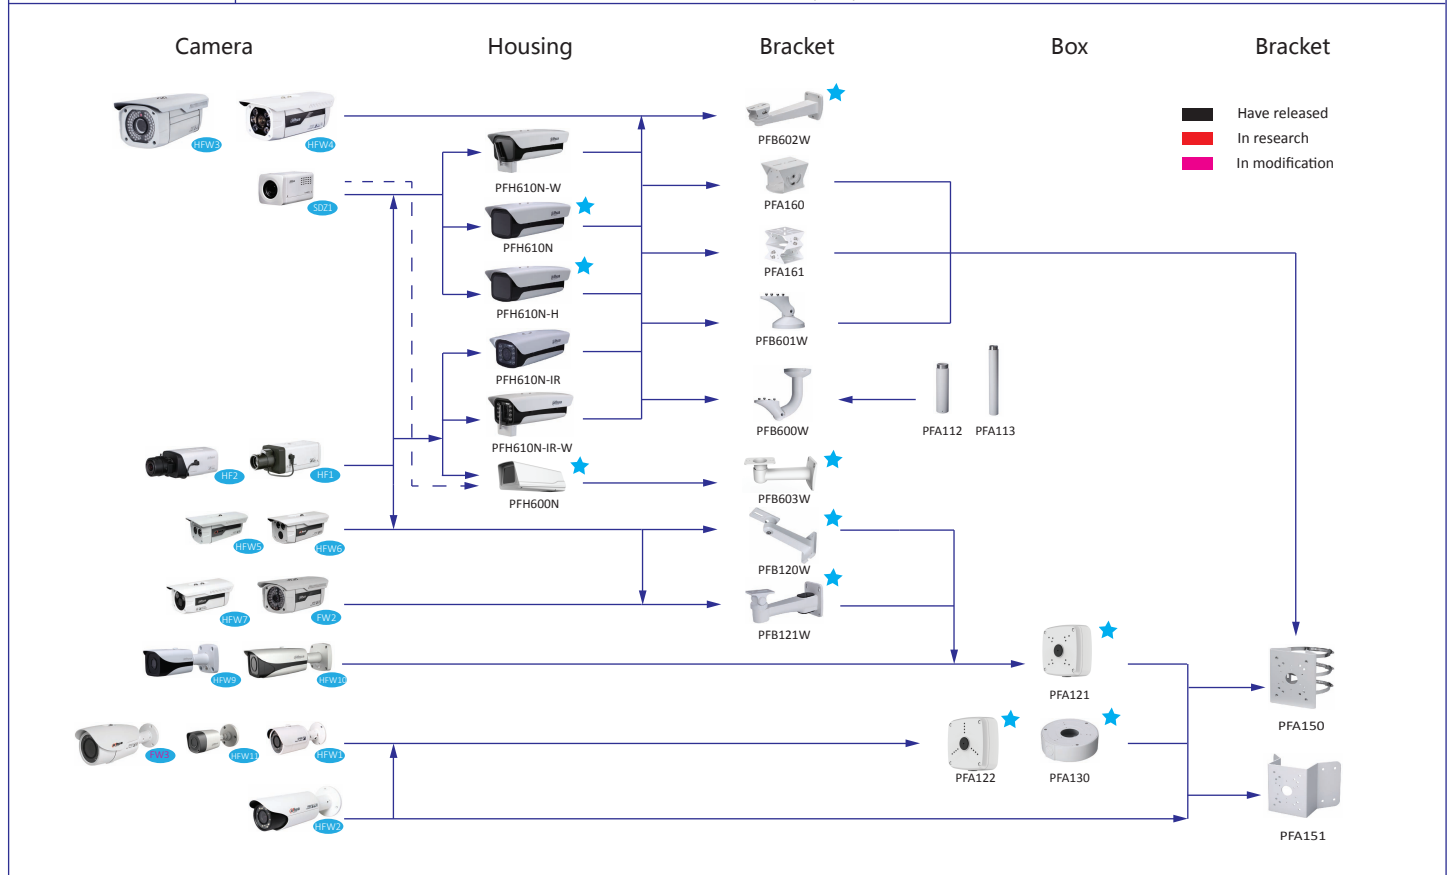

# Selection of box cameras

Shape	Analog	HDCVI	Network	HDSDI
	FW161/171/181/191G	HFW1100/2100/2200S	HFW1000/1200/1100/1105/2100/3200/4100/4200/4300S	HFW2200S
			HFW3100/3101/3200/3202/3300/3301/5100/5200/5202/5300/5302/5502C HFW5100/5200/5300C-L	HFW3200C
	F581/781/681/481E, F480F	HF3101, HF3101E	HF3100/3101/3110/3200/ 3300/3301/3500/5100/5200	HF3200
			HF8281/8301E	
			HFW3110/3300	
			HFW5100/5200-IRA	
	FW171/181/191D, FW480D, FW480H	HFW2100/2200B	HFW1100/1105/2200	
	FW181/191J	HFW2100/2200D	HFW2200D	
			HFW5100/5200D	
	FW181/191I	HFW2100/2200E	HFW4100/4200/4300E	
	FW191/481/581/781I	HFW3103E	HFW5100/5200/5300E(-Z/VF), HFW8301E(-Z), HFW5200E-Z12	
	FW181R	HFW1100R		
	FW480C			
	FW171/480			

Shape	Zoom
	SDZ2030EB-N, SDZ1018/2020B-N, SDZ1020/2020/2030S-N

# Selection of dome cameras

Shape	Analog	HDCVI	Network	HDSDI
	DB480C		HD1100/1105/2200/2205C, HD2100, HDB3200/4100/4200/4300C, HDB4100/4200/4300C-A	
	DW161/181/191H			
	DW171/181/191E, DW171F, DW480E	HDW1100/2100/2200S	HDW2100, HDW1100/1105/2200/3200/4100/4200/4300S	HDW2200S
		HDW1100/2100/2200M		
		HDW1100C		
	DW181/191/481M		HDW4100/4200/4300C	
	DW181R	HDW1100R		
	DB(W)480/581B, DBW481B		HDB(W)3300	HDB(W)3200
		HDB(W)3103	HDB(W)3100/3101/3200/3202/3301/5100/5200/5202/5300/5302/5502, HDB(W)8301(-Z)	
			HDBW1000/1200E(-S), HDBW4100/4200/4300E(-S/-AS)	

**Notes :**

1. PTZ dome cameras have the standard configurations, and the configurations have been as follows.