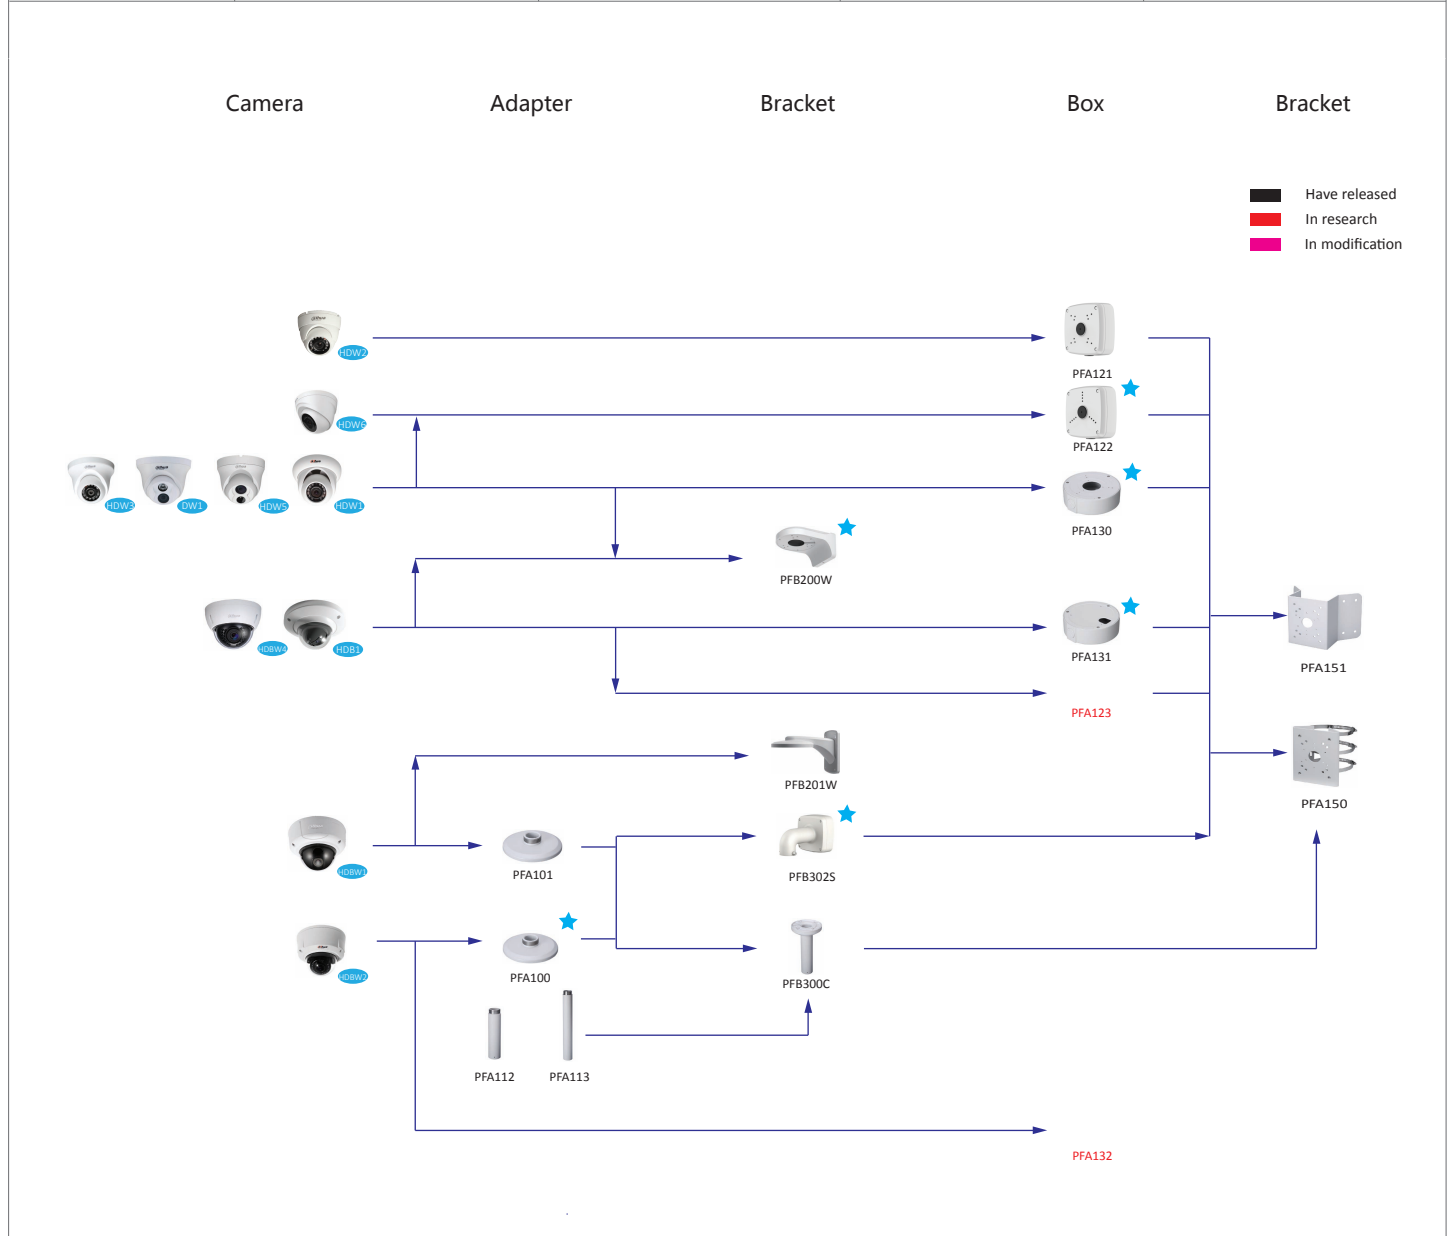

# Selection of box cameras

Shape	Analog	HDCVI	Network	HDSDI
	FW161/171/181/191G	HFW1100/2100/2200S	HFW1000/1200/1100/1105/2100/3200/4100/4200/4300S	HFW2200S
			HFW3100/3101/3200/3202/3300/3301/5100/5200/5202/5300/5302/5502C HFW5100/5200/5300C-L	HFW3200C
	F581/781/681/481E, F480F	HF3101, HF3101E	HF3100/3101/3110/3200/ 3300/3301/3500/5100/5200	HF3200
			HF8281/8301E	
			HFW3110/3300	
			HFW5100/5200-IRA	
	FW171/181/191D, FW480D, FW480H	HFW2100/2200B	HFW1100/1105/2200	
	FW181/191J	HFW2100/2200D	HFW2200D	
			HFW5100/5200D	
	FW181/191I	HFW2100/2200E	HFW4100/4200/4300E	
	FW191/481/581/781I	HFW3103E	HFW5100/5200/5300E(-Z/VF), HFW8301E(-Z), HFW5200E-Z12	
	FW181R	HFW1100R		
	FW480C			
	FW171/480			

Shape	Zoom
	SDZ2030EB-N, SDZ1018/2020B-N, SDZ1020/2020/2030S-N

# Selection of dome cameras

Shape	Analog	HDCVI	Network	HDSDI
	DB480C		HD1100/1105/2200/2205C, HD2100, HDB3200/4100/4200/4300C, HDB4100/4200/4300C-A	
	DW161/181/191H			
	DW171/181/191E, DW171F, DW480E	HDW1100/2100/2200S	HDW2100, HDW1100/1105/2200/3200/4100/4200/4300S	HDW2200S
		HDW1100/2100/2200M		
		HDW1100C		
	DW181/191/481M		HDW4100/4200/4300C	
	DW181R	HDW1100R		
	DB(W)480/581B, DBW481B		HDB(W)3300	HDB(W)3200
		HDB(W)3103	HDB(W)3100/3101/3200/3202/3301/5100/5200/5202/5300/5302/5502, HDB(W)8301(-Z)	
			HDBW1000/1200E(-S), HDBW4100/4200/4300E(-S/-AS)	

**Notes :**

1. PTZ dome cameras have the standard configurations, and the configurations have been as follows.