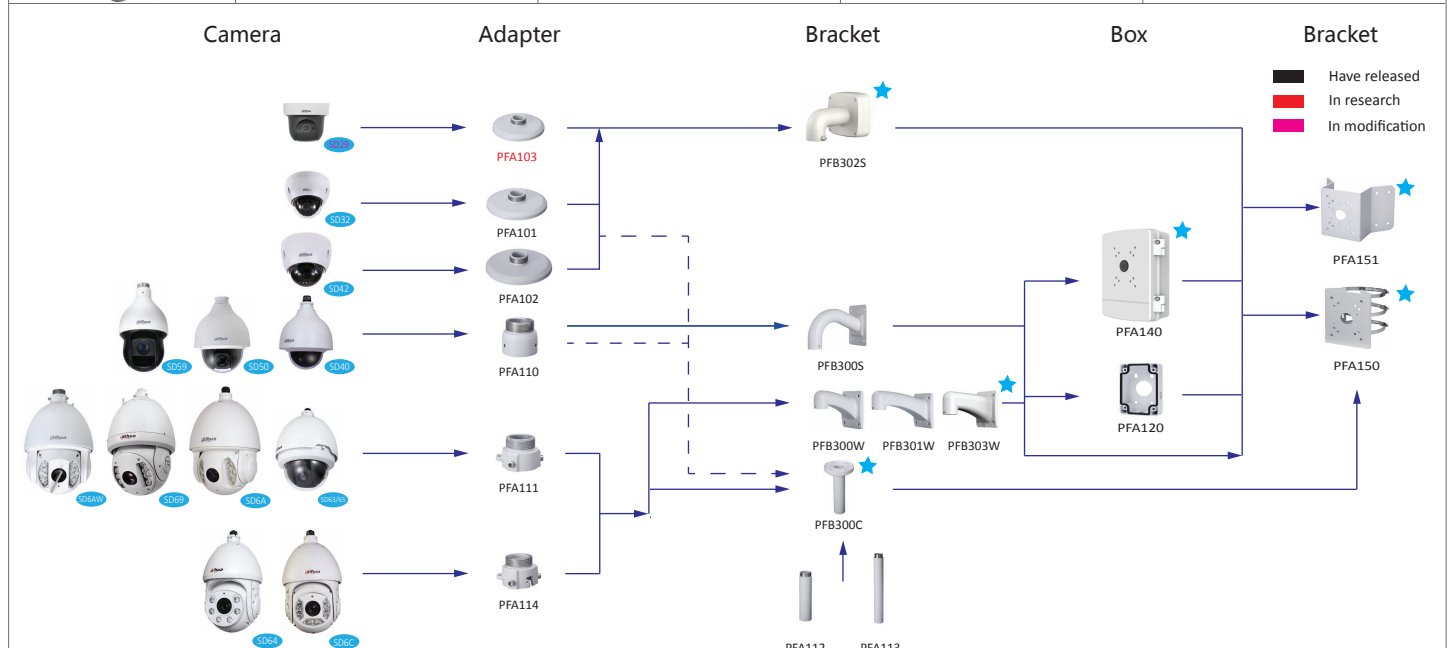

Selection of PTZ dome cameras

Shape	PTZ Dome			
	Analog	HDCVI	Network	HDSDI
			SD3282D-GN	
	SD4223/23C-H	SD42112/212I-HC	SD42212S-HN	
	SD4023/23C-H	SD40112/212I-HC	SD40212S-HN	
	SD5023E/36E-H	SD50120I-HC , SD50220I-HC	SD50120S-HN , SD50220S/230S-HN	
	SD5923C/23E/36E-H	SD59120/212/220/230I-HC	SD59120/212/220/230S-HN	
	SD6923/23E/30/36/ 36E/63E/66E/70-H, SD6923/30/36/36E/ 65E/66E/70-G		SD6980/80C/81/81B/81C-HN, SD6982/82A/82C-HN, SD6983A-HN	
	SD6A23E/36E/70-H		SD6A118/120/130-HN, SD6AS220-HN , SD6A220/230-HN, SD6A220/230-HNI, SD6A320-HN	SD6A220/230-HS
			SD6AW130-HN, SD6AW220/230-HN,SD6AW220/230-HNI, SD6AW320-HN	
	SD6323C/23E/30/36/ 36E/63E/65E/66E/ 70-H	SD63120/220I-HC	SD6323C/23E/30/36/ 36E/63E/65E/66E/ 70-HN, SD63120/220/230S-HN	SD6582/82A/82C-HS
	SD6523/23E/30/36/ 36E/63E/65E/66E/ 70-H		SD65118/120/130-HN, SD6580/80C-HN , SD6581B/81/81C-HN, SD65220/230-HN , SD65220/230-HNI, SD6582/82A/82C-HN, SD6582/82A-HNI, SD65320-HN, SD6583A-HN	
	SD6C23C/23E/36E/ 63E/65E/66E/70-H	SD6C120/220I-HC	SD6C120/220/230S-HN	
	SD6423/23C/23E/30/ 36/36E/63E/65E/66E/70-H		SD6423/23C/23E/30/ 36/36E/63E/65E/66E/70-HN